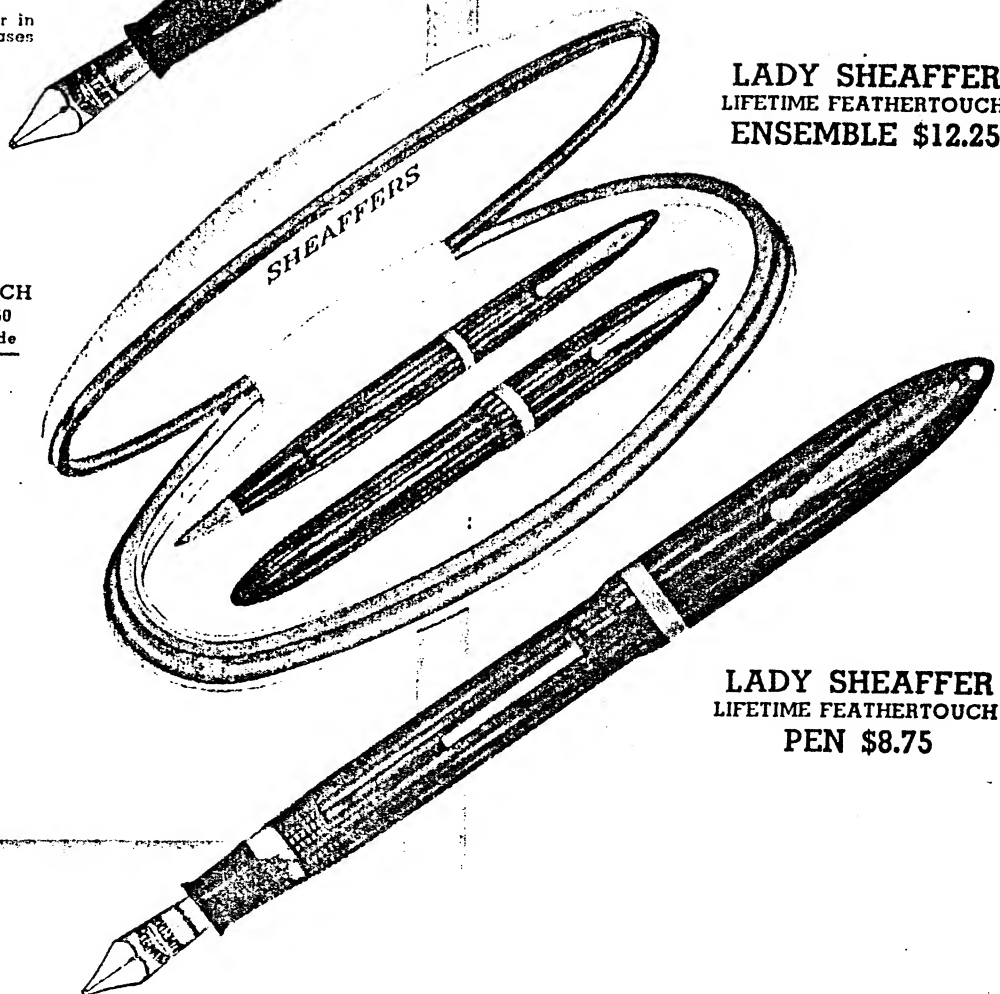

**LADY SHEAFFER
LIFETIME FEATHERTOUCH
ENSEMBLE $12.25**

**LADY SHEAFFER
LIFETIME FEATHERTOUCH
PEN $8.75**

LADY SHEAFFER LIFETIME FEATHERTOUCH

Color	List $12.25 Ensemble Code	List $8.75 Pen Code	List $3.50 Pencil Code

One-Stroke Vacuum

Black	LADAG	LADDI	LADMU
Golden Brown	KALUD	KABIN	KAFAR
Gray Pearl	RUDUP	RELRO	RIPNU
Marine Green	ELEBH	ECERL	EFOZH

Visulanted—(Lever Style)

Black	LADCA	LADAB	LADMU
Golden Brown	KALIC	KABKO	KAFAR
Gray Pearl	RUCON	REMPU	RIPNU
Marine Green	ELACC	ECASK	EFOZH